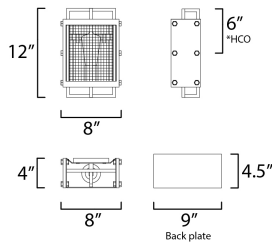

PRODUCT DESCRIPTION

Combining wood panels finished in Barnwood with mesh and metal finished in Weathered Zinc creates a rustic look appropriate for today's interiors. Bolt head accents complete the look and add an industrial element to this collection which works well in Modern Farmhouse design.

MEASUREMENTS

DIMENSION : 8" L x 8" W x 12" H x 4" Ext
MAX OAH : 4.5" W x 9" H
HANGING WEIGHT : 4.4 lb

LAMPING

INPUT VOLTAGE : 120V
BULB : 1 x 60W Incandescent E26 Medium , 60W Total
BULB INCLUDED : (Not Included)
LIGHTING_DIRECTION : Down

FINISHES OPTION

Barn Wood / Weathered Zinc (BWWZ)

MATERIAL

Wood, Steel

RATINGS

cULus
Dry Location
ADA

ADDITIONAL

INSTALL UP/DOWN: Down
OPERATING TEMPERATURE:
-20°C (-4°F), 40°C (104°F)

Always consult a qualified electrician before installing any lighting product.